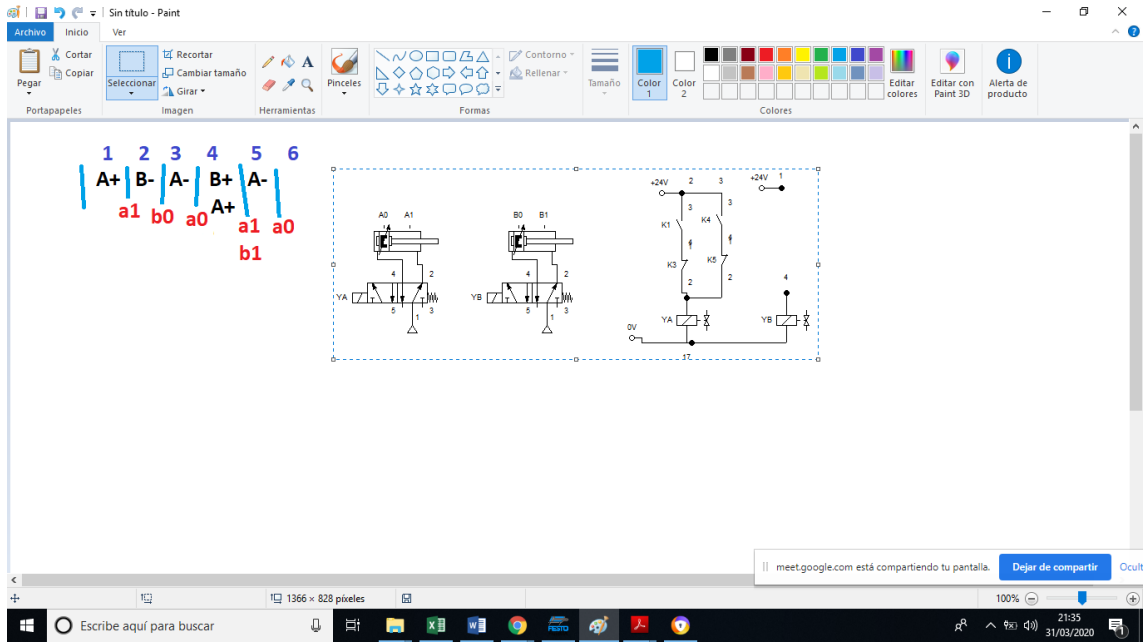

RELEVOS
electrovalvulas

The diagram shows a sequence of 5 steps (PASOS) and 5 relays (RELEVOS). The steps are represented by vertical bars with labels A+, B+, B-, A-, and 5. Below the bars are labels a1, b1, b0, and a0. The relays are represented by numbers 1 through 5.

Escribe aquí para buscar

POR CADA VEZ QUE ENERGIZA LA ELECTROVALVULA LA DEBE DESENERGIZAR

1	2	3	4	5	6	7	8
A+	B+	A-	C+	A+	B-	C-	
C+	C-	B-	B+	A-			

1	2	3	4	5	6	7	8
A+	B+	A-	C+	A+	B-	C-	
C+	C-	B-	B+	A-			
a1	b1	a0	c1	a1	a0	c0	
c1	c0	b0	b1	b0			