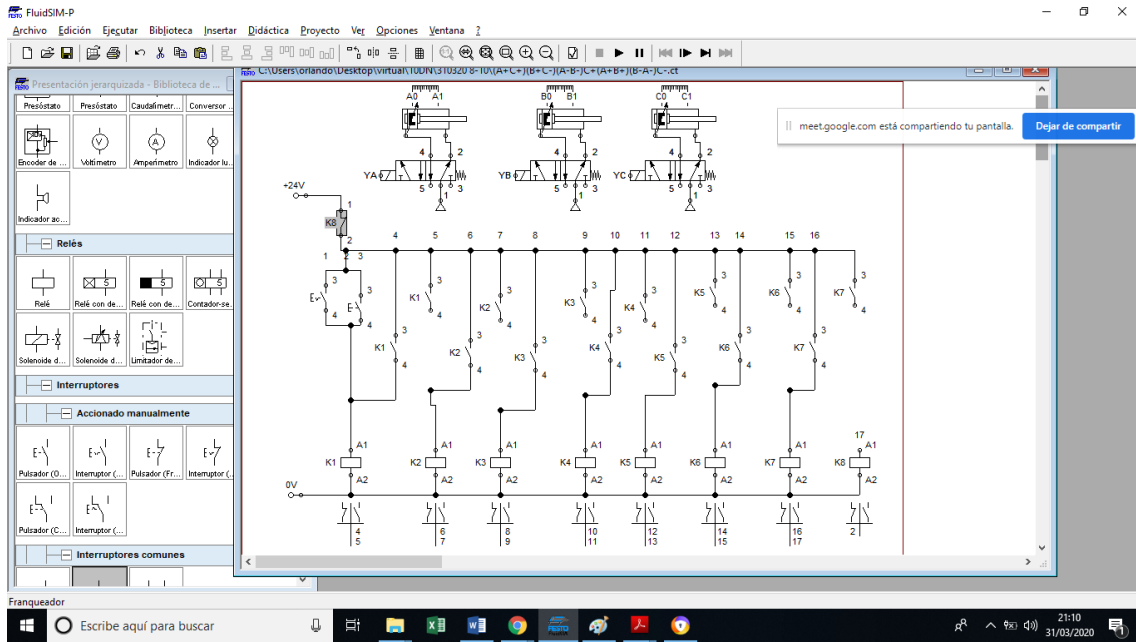

RELEVOS
electrovalvulas

The diagram shows a sequence of 5 steps (PASOS) and 5 relays (RELEVOS). The steps are represented by vertical bars with labels A+, B+, B-, A-, and 5. Below the bars are labels a1, b1, b0, and a0. The relays are represented by numbers 1 through 5.

Escribe aquí para buscar

POR CADA VEZ QUE ENERGIZA LA ELECTROVALVULA LA DEBE DESENERGIZAR

1	2	3	4	5	6	7	8
A+	B+	A-	C+	A+	B-	C-	
C+	C-	B-	B+	A-			

1	2	3	4	5	6	7	8
A+	B+	A-	C+	A+	B-	C-	
C+	C-	B-	B+	A-			
a1	b1	a0	c1	a1	a0	c0	
c1	c0	b0	b1	b0			