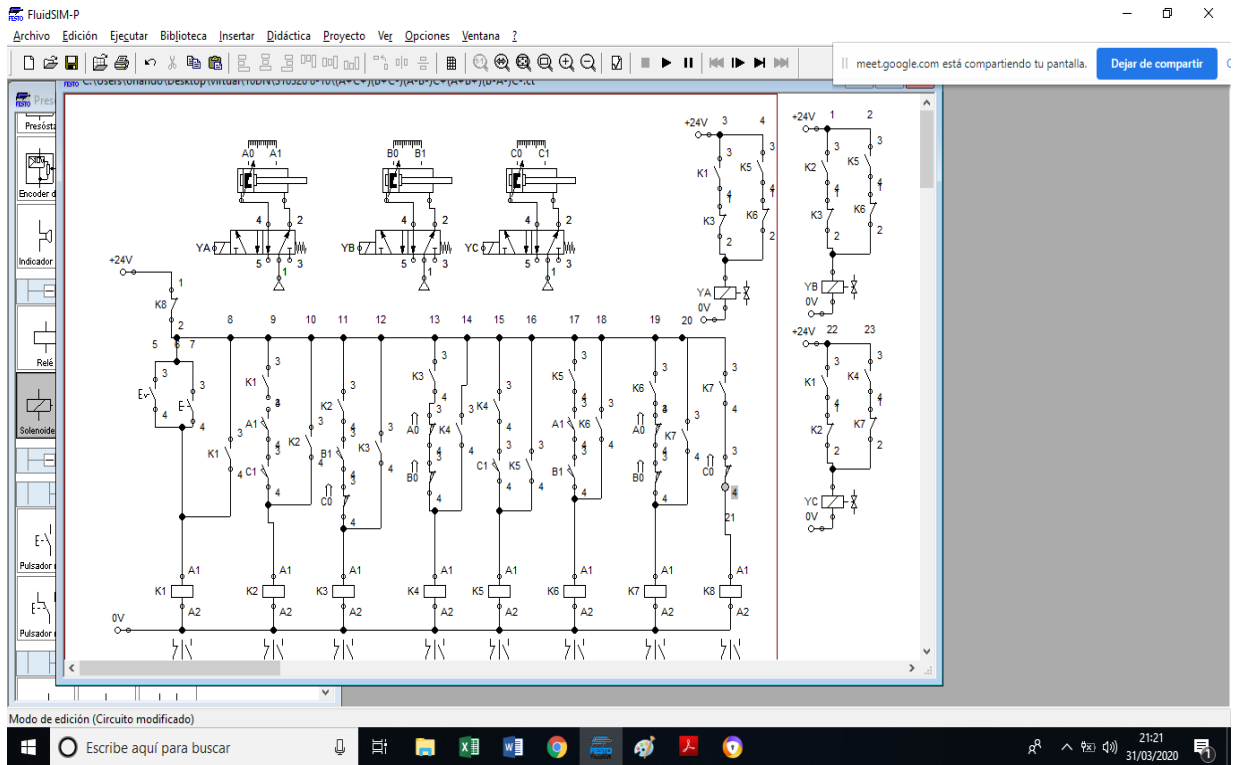

RELEVOS
electrovalvulas

The diagram shows a sequence of 5 steps (PASOS) and 5 relays (RELEVOS). The steps are represented by vertical bars with labels A+, B+, B-, A-, and 5. Below the bars are labels a1, b1, b0, and a0. The relays are represented by numbers 1 through 5.

Escribe aquí para buscar

POR CADA VEZ QUE ENERGIZA LA ELECTROVALVULA LA DEBE DESENERGIZAR

1	2	3	4	5	6	7	8
A+	B+	A-	C+	A+	B-	C-	
C+	C-	B-	B+	A-			

1	2	3	4	5	6	7	8
A+	B+	A-	C+	A+	B-	C-	
C+	C-	B-	B+	A-			
a1	b1	a0	c1	a1	a0	c0	
c1	c0	b0	b1	b0			